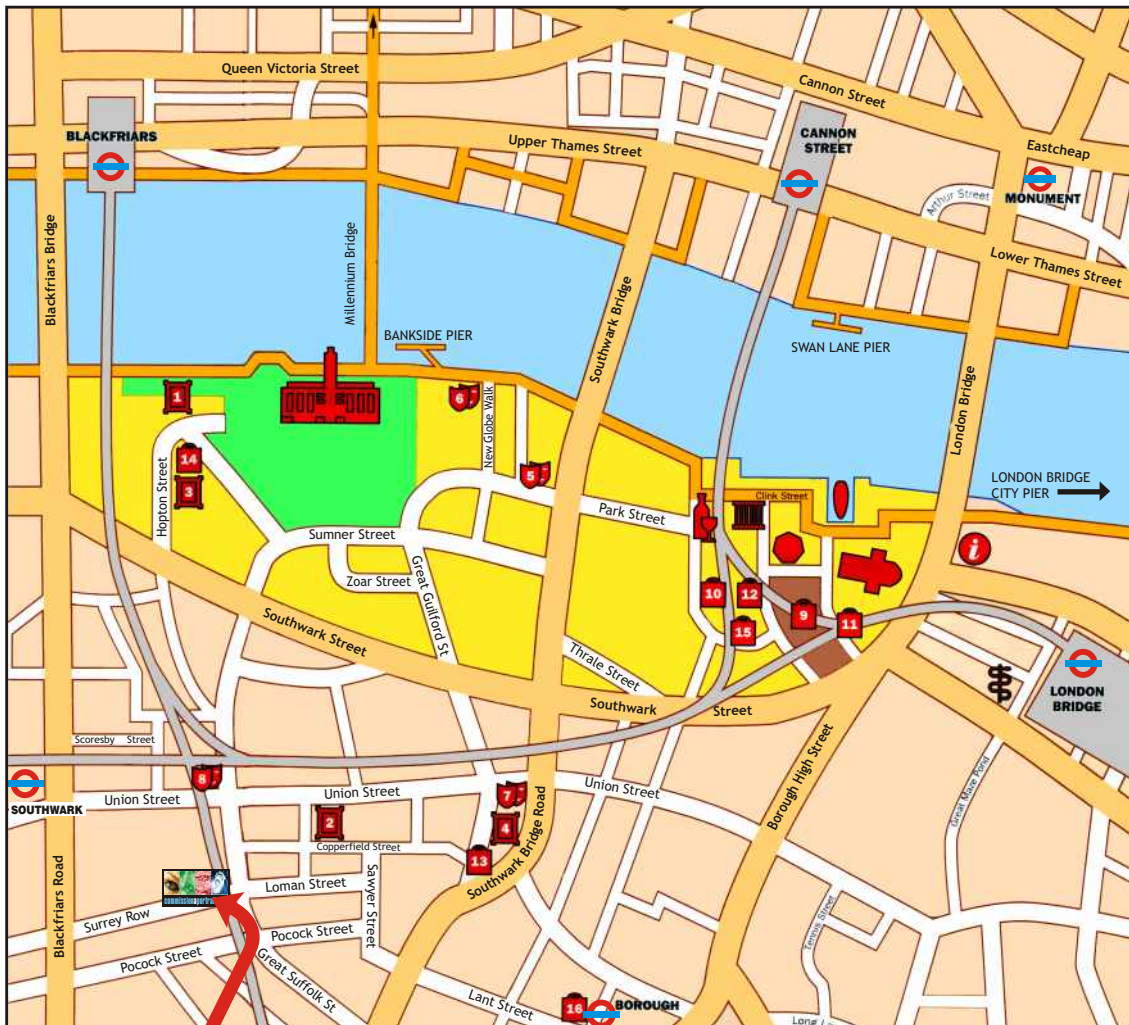

## Directions

From SOUTHWARK TUBE STATION turn right onto Blackfriars Bridge Rd walk and take the second turning on the left into Surrey Row.

Walk to the end of the road and you will find the LA GARE BUILDING on your left, facing the railway arches. Take the small gate entrance on the left of the building and walk halfway down the car parking area. You will find the office entry button to the left of the door into the hall. Take the lift to the first floor and turn right. Our office No 18, is the first along the corridor.

### Shops

-  Borough Market
-  Brindisa
-  Fish!
-  Konditor & Cook
-  Loophouse & Sixsmith

-  Marcus Campbell Art Books

-  Neal's Yard Dairy

-  Waterloo Wine Co

### Travel

-  Tube Stations