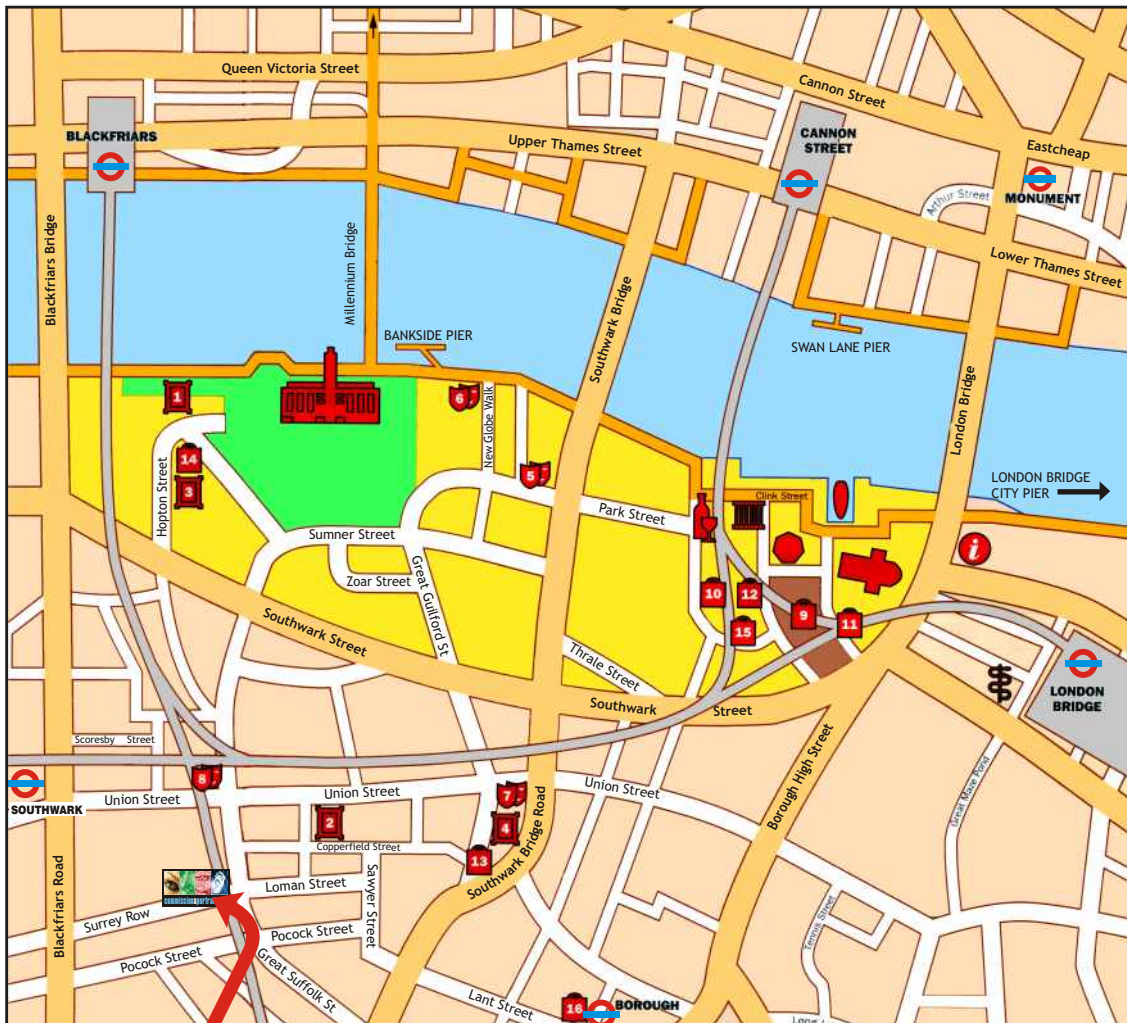

18 La Gare, 51 Surrey Row, London SE1 0BZ

Tel: 020 7921 9708, Fax: 020 7921 9709

Directions

From SOUTHWARK TUBE STATION turn right onto Blackfriars Bridge Rd walk and take the second turning on the left into Surrey Row.

Walk to the end of the road and you will find the LA GARE BUILDING on your left, facing the railway arches. Take the small gate entrance on the left of the building and walk halfway down the car parking area. You will find the office entry button to the left of the door into the hall. Take the lift to the first floor and turn right. Our office No 18, is the first along the corridor.

Galleries

-  Bankside Gallery
-  Jerwood Space
-  Purdy Hicks Gallery

-  SE1 Gallery

Theatres

-  Rose Theatre
-  Shakespeare's Globe
-  Southwark Playhouse
-  Union Theatre

Shops

-  Borough Market
-  Brindisa
-  Fish!
-  Konditor & Cook
-  Loophouse & Sixsmith

-  Marcus Campbell Art Books

-  Neal's Yard Dairy

-  Waterloo Wine Co

Information

-  Southwark Information Centre

Travel

-  Tube Stations